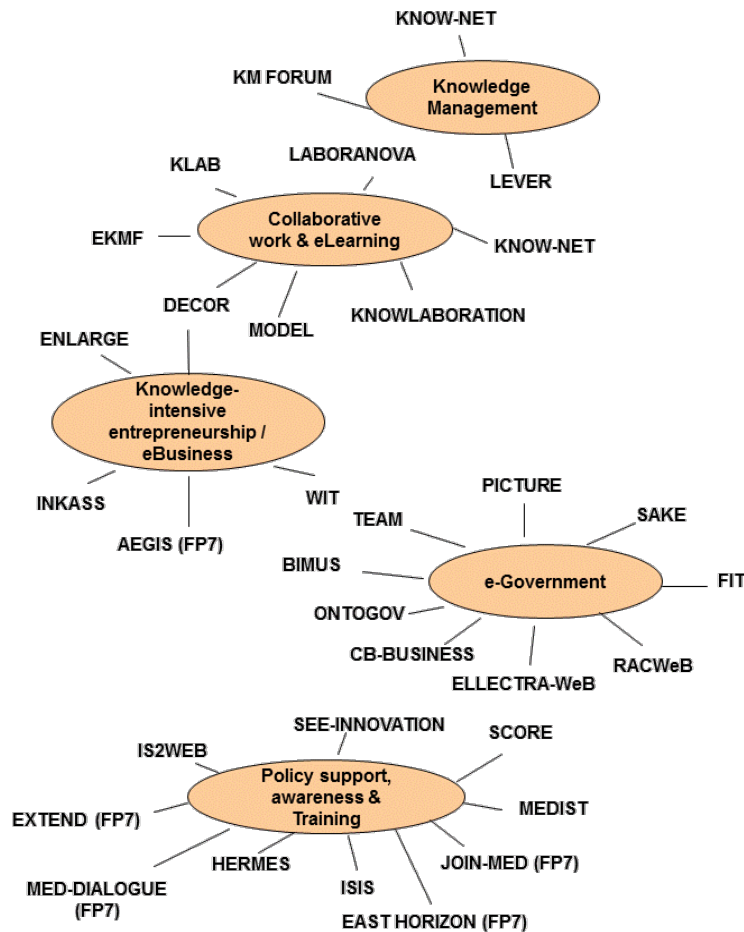

PLANET SA
Leta Psalti
lpsalti@planet.gr

This presentation is for

- Workshop 1** Big Data
- Workshop 3** Photonics and Micro-and-Nanoelectronics
- Workshop 2** Robotics
- Workshop 4** internet of Things

Description of the Organization

PLANET'S R&D project landscape

➤ **PLANET is one of the largest Greek Management and Strategic Consulting companies**

▲ **PLANET has co-ordinated or participated in over 35 RTD projects, funded by the EU's Framework Programmes for Research and Technological Development**

Description of the your research interest

PLANET SA focus on:

- ◆ Development of innovative **methods, scenarios and models** that anticipate and shape the future evolution of the information society.
- ◆ **Evaluation** and **validation** of advanced technological solutions in real business/organisational settings.
- ◆ Development of **market studies** and **business plans** for the future exploitation and deployment of RTD results.
- ◆ Support to EU RTD **international cooperation policy development** e.g. through the determination of research priorities for non EU countries.
- ◆ Provision of **training and support** to users of RTD results and newcomers (e.g. research actors in third countries) in the Framework Programmes.

Our Role in a project:

- Based on our experience in particular in evaluation and validation of advanced technological solutions in real business/organisational settings, PLANET wants to play a leading role in:
 - verification and testing of specific IoT approaches, and
 - developing business plans based on the usage scenarios with the project.
- Special emphasis will be on security and privacy elements, where current solutions still have a significant deficit.