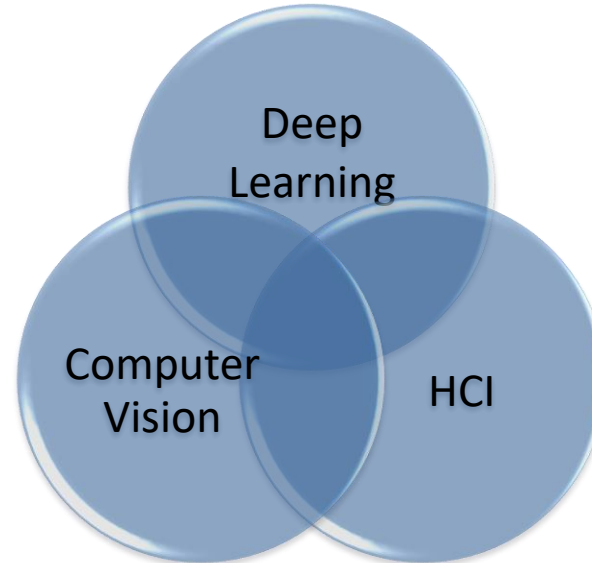

Research Areas:

International Study Visits of TARAL to EU Key Players