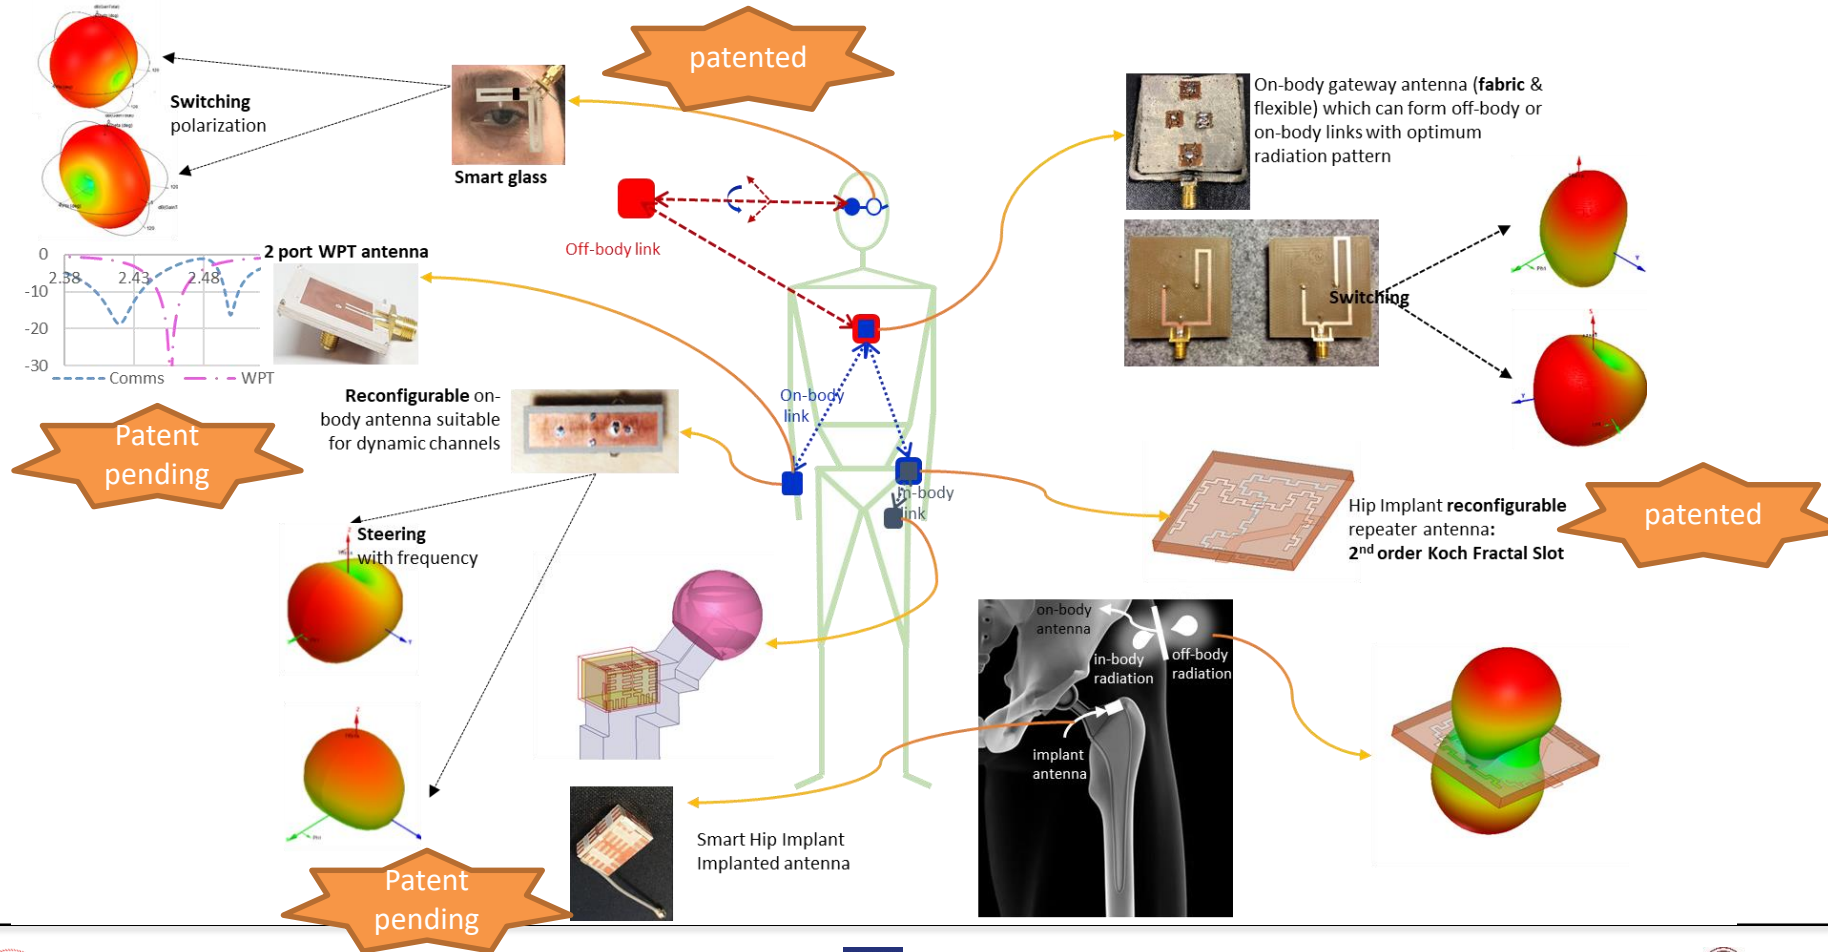

International Study Visit, CERTH, Greece 11-13 Feb 2020

Bogazici University

Sema Dumanli Oktar

semadumanli@gmail.com

International Study Visits of TARAL to EU Key Players

Bogazici University

- Boğaziçi University is a top ranking, public university that was founded in 1863.
- Boğaziçi University was ranked among **the first 150** universities within **The Times Higher Education** World University Rankings 2014-2015.
- In 2017 **QS worldwide university rankings by Subject**: Department of Electrical and Electronics Engineering is listed at the **top 250**.
- So far, around 1500 projects have been sponsored at the University by various funding resources such as EU Framework programs.

International Study Visits of TARAL to EU Key Players

Infection Detection

Plan to partner

Reconfigurable antennas for Internet of Health Things

R&D References

Previously:

- PI, ICON (**Toshiba funded**)

Developing a complete configurable BAN with in-body, on-body and off-body links.

- Researcher, Sphere (**EPSRC funded**)

Developing sensors for the home to diagnose and help manage health and well-being conditions.

- Researcher, EcoNET (**Toshiba funded**)

Realizing energy aware IoT sensors through farfield wireless power transfer.

Now:

- PI, SimpliFy-B (**Seal of Excellence: MSCA IF**)

Smart orthopaedic implant detecting infection.

- PI, AntennAlive (**Future call**)

Antennas Reconfigured by Living Cells

International Study Visits of TARAL to EU Key Players